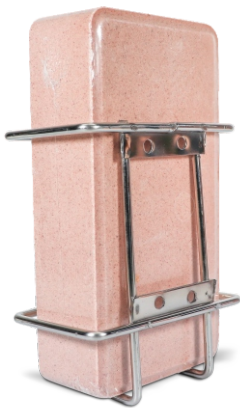

Cylinder Shape

Ref #	ALB3-1	ALB3-2	ALB3-3
Weight	2 - 2.5 kg	3 - 3.5 kg	4 - 4.5 kg

Compressed Salt Block

Ref #	ALB4-1	ALB4-2	ALB4-3
Weight	2 - 2.5 kg	3 - 3.5 kg	4 - 4.5 kg

Flavoured Salt Block

Ref #	ALB5-1	ALB5-2	ALB5-3
Weight	2 - 2.5 kg	3 - 3.5 kg	4 - 4.5 kg

Black Salt Block

Ref #	ALB6-1	ALB6-2	ALB6-3
Weight	2 - 2.5 kg	3 - 3.5 kg	4 - 4.5 kg

Compressed Salt Block

Ref #	ALB7-1	ALB7-2	ALB7-3
Weight	4 - 5 kg	6 - 7 kg	9 - 10 kg

Natural Lump

Ref #	ALB8-1	ALB8-2	ALB8-3
Weight	4 - 5 kg	8 - 9 kg	11 - 12 kg