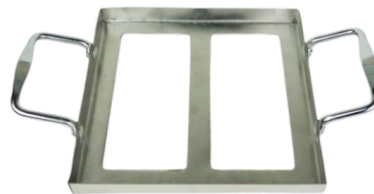

Square Slab Holder

Ref #	KTH2-1	KTH2-2	KTH2-C
Size L×W×H	8"x8"x1"	12"x12"x2"	Customized